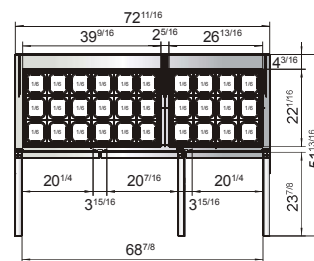

SPECIFICATIONS

| Models | Door | Capacity (Cu.Ft.) | Shelves | Casters (inch) | Amps (A) | Voltage (V/Hz/Ph) | HP | Refrigerant | Exterior Dimensions (inch) | Net Weight (lbs) | Gross Weight (lbs) |
|-----------|------|-------------------|---------|----------------|----------|-------------------|-----|-------------|--|------------------|--------------------|
| MSF8305GR | 1 | 7.2 | 1 | 2 | 2.3 | 115/60/1 | 1/7 | R290 | 27 ^{1/2} ×36 ^{3/4} ×46 ^{5/8} | 170 | 212 |
| MSF3615GR | 2 | 8.7 | 2 | 2 | 2.3 | 115/60/1 | 1/7 | R290 | 36 ^{5/16} ×36 ^{3/4} ×46 ^{5/8} | 174 | 240 |
| MSF8306GR | 2 | 13.4 | 2 | 2 | 2.3 | 115/60/1 | 1/7 | R290 | 48 ^{1/5} ×36 ^{3/4} ×46 ^{5/8} | 243 | 293 |
| MSF8307GR | 2 | 17.2 | 2 | 2 | 2.8 | 115/60/1 | 1/5 | R290 | 60 ^{1/5} ×36 ^{3/4} ×46 ^{5/8} | 284 | 340 |
| MSF8308GR | 3 | 21.1 | 3 | 2 | 2.8 | 115/60/1 | 1/5 | R290 | 72 ^{7/10} ×36 ^{3/4} ×46 ^{5/8} | 331 | 401 |

PLAN VIEW

MSF8305GR

MSF3615GR

MSF8306GR

SIDE VIEW

MSF8307GR

MSF8308GR

Stainless steel pan liner