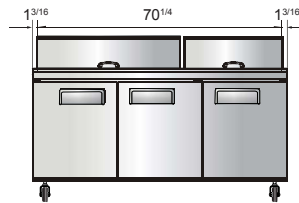

SPECIFICATIONS

| Models | Door | Capacity (Cu.Ft.) | Shelves | Casters (inch) | Amps (A) | Voltage (V/Hz/Ph) | HP | Refrigerant | Exterior Dimensions (inch) | Net Weight (lbs) | Gross Weight (lbs) |
|-----------|------|-------------------|---------|----------------|----------|-------------------|-----|-------------|--|------------------|--------------------|
| MSF8305GR | 1 | 7.2 | 1 | 2 | 2.3 | 115/60/1 | 1/7 | R290 | 27 ^{1/2} ×36 ^{3/4} ×46 ^{5/8} | 170 | 212 |
| MSF3615GR | 2 | 8.7 | 2 | 2 | 2.3 | 115/60/1 | 1/7 | R290 | 36 ^{5/16} ×36 ^{3/4} ×46 ^{5/8} | 174 | 240 |
| MSF8306GR | 2 | 13.4 | 2 | 2 | 2.3 | 115/60/1 | 1/7 | R290 | 48 ^{1/5} ×36 ^{3/4} ×46 ^{5/8} | 243 | 293 |
| MSF8307GR | 2 | 17.2 | 2 | 2 | 2.8 | 115/60/1 | 1/5 | R290 | 60 ^{1/5} ×36 ^{3/4} ×46 ^{5/8} | 284 | 340 |
| MSF8308GR | 3 | 21.1 | 3 | 2 | 2.8 | 115/60/1 | 1/5 | R290 | 72 ^{7/10} ×36 ^{3/4} ×46 ^{5/8} | 331 | 401 |

PLAN VIEW

MSF8305GR

MSF3615GR

MSF8306GR

SIDE VIEW

MSF8307GR

MSF8308GR

Stainless steel pan liner