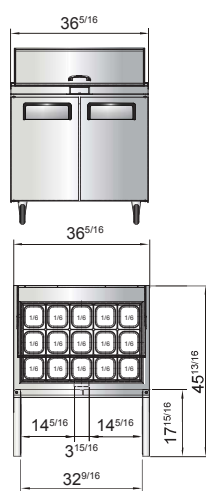

Optional Accessories

- Double overshelf for 27", 36", 48", 60" and 72" models
- Part # 82021902 - 12" cross bar
- Night covers

| Models | Dimensions | Weight Capacity (lbs) |
|----------|------------------------------------|-----------------------|
| MROS-2RE | 12 ¹ / ₂ ×27 | 150 |
| MROS-3RE | 12 ¹ / ₂ ×36 | 170 |
| MROS-4RE | 12 ¹ / ₂ ×48 | 200 |
| MROS-5RE | 12 ¹ / ₂ ×60 | 230 |
| MROS-6RE | 12 ¹ / ₂ ×72 | 250 |

SPECIFICATIONS

| Models | Door | Capacity (Cu.Ft.) | Shelves | Casters (inch) | Amps (A) | Voltage (V/Hz/Ph) | HP | Refrigerant | Exterior Dimensions (inch) | Net Weight (lbs) | Gross Weight (lbs) |
|-----------|------|-------------------|---------|----------------|----------|-------------------|-----|-------------|--|------------------|--------------------|
| MSF8305GR | 1 | 7.2 | 1 | 2 | 2.3 | 115/60/1 | 1/7 | R290 | 27 ^{1/2} ×36 ^{3/4} ×46 ^{5/8} | 170 | 212 |
| MSF3615GR | 2 | 8.7 | 2 | 2 | 2.3 | 115/60/1 | 1/7 | R290 | 36 ^{5/16} ×36 ^{3/4} ×46 ^{5/8} | 174 | 240 |
| MSF8306GR | 2 | 13.4 | 2 | 2 | 2.3 | 115/60/1 | 1/7 | R290 | 48 ^{1/5} ×36 ^{3/4} ×46 ^{5/8} | 243 | 293 |
| MSF8307GR | 2 | 17.2 | 2 | 2 | 2.8 | 115/60/1 | 1/5 | R290 | 60 ^{1/5} ×36 ^{3/4} ×46 ^{5/8} | 284 | 340 |
| MSF8308GR | 3 | 21.1 | 3 | 2 | 2.8 | 115/60/1 | 1/5 | R290 | 72 ^{7/10} ×36 ^{3/4} ×46 ^{5/8} | 331 | 401 |

PLAN VIEW

MSF8305GR

MSF3615GR

MSF8306GR

SIDE VIEW

MSF8307GR

MSF8308GR

Stainless steel pan liner