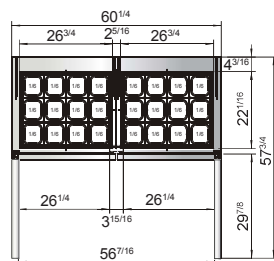

SPECIFICATIONS

| Models | Door | Capacity (Cu.Ft.) | Shelves | Casters (inch) | Amps (A) | Voltage (V/Hz/Ph) | HP | Refrigerant | Exterior Dimensions (inch) | Net Weight (lbs) | Gross Weight (lbs) |
|-----------|------|-------------------|---------|----------------|----------|-------------------|-----|-------------|--|------------------|--------------------|
| MSF8305GR | 1 | 7.2 | 1 | 2 | 2.3 | 115/60/1 | 1/7 | R290 | 27 ^{1/2} ×36 ^{3/4} ×46 ^{5/8} | 170 | 212 |
| MSF3615GR | 2 | 8.7 | 2 | 2 | 2.3 | 115/60/1 | 1/7 | R290 | 36 ^{5/16} ×36 ^{3/4} ×46 ^{5/8} | 174 | 240 |
| MSF8306GR | 2 | 13.4 | 2 | 2 | 2.3 | 115/60/1 | 1/7 | R290 | 48 ^{1/5} ×36 ^{3/4} ×46 ^{5/8} | 243 | 293 |
| MSF8307GR | 2 | 17.2 | 2 | 2 | 2.8 | 115/60/1 | 1/5 | R290 | 60 ^{1/5} ×36 ^{3/4} ×46 ^{5/8} | 284 | 340 |
| MSF8308GR | 3 | 21.1 | 3 | 2 | 2.8 | 115/60/1 | 1/5 | R290 | 72 ^{7/10} ×36 ^{3/4} ×46 ^{5/8} | 331 | 401 |

PLAN VIEW

MSF8305GR

MSF3615GR

MSF8306GR

SIDE VIEW

MSF8307GR

MSF8308GR

Stainless steel pan liner