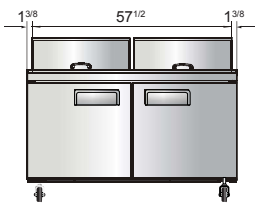

SPECIFICATIONS

| Models | Door | Capacity (Cu.Ft.) | Shelves | Casters (inch) | Amps (A) | Voltage (V/Hz/Ph) | HP | Refrigerant | Exterior Dimensions (inch) | Net Weight (lbs) | Gross Weight (lbs) |
|-----------|------|-------------------|---------|----------------|----------|-------------------|-----|-------------|--|------------------|--------------------|
| MSF8305GR | 1 | 7.2 | 1 | 2 | 2.3 | 115/60/1 | 1/7 | R290 | 27 ^{1/2} ×36 ^{3/4} ×46 ^{5/8} | 170 | 212 |
| MSF3615GR | 2 | 8.7 | 2 | 2 | 2.3 | 115/60/1 | 1/7 | R290 | 36 ^{5/16} ×36 ^{3/4} ×46 ^{5/8} | 174 | 240 |
| MSF8306GR | 2 | 13.4 | 2 | 2 | 2.3 | 115/60/1 | 1/7 | R290 | 48 ^{1/5} ×36 ^{3/4} ×46 ^{5/8} | 243 | 293 |
| MSF8307GR | 2 | 17.2 | 2 | 2 | 2.8 | 115/60/1 | 1/5 | R290 | 60 ^{1/5} ×36 ^{3/4} ×46 ^{5/8} | 284 | 340 |
| MSF8308GR | 3 | 21.1 | 3 | 2 | 2.8 | 115/60/1 | 1/5 | R290 | 72 ^{7/10} ×36 ^{3/4} ×46 ^{5/8} | 331 | 401 |

PLAN VIEW

MSF8305GR

MSF3615GR

MSF8306GR

SIDE VIEW

MSF8307GR

MSF8308GR

Stainless steel pan liner