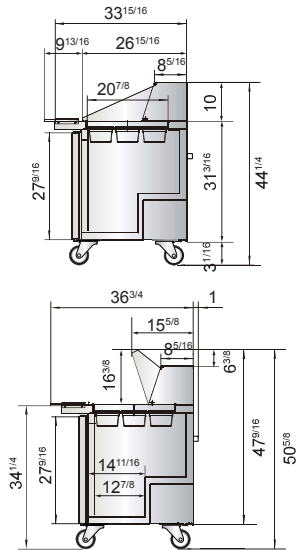

Optional Accessories

- Double overshelf for 27", 36", 48", 60" and 72" models
- Part # 82021902 - 12" cross bar
- Night covers

| Models | Dimensions | Weight Capacity (lbs) |
|----------|------------------------------------|-----------------------|
| MROS-2RE | 12 ¹ / ₂ ×27 | 150 |
| MROS-3RE | 12 ¹ / ₂ ×36 | 170 |
| MROS-4RE | 12 ¹ / ₂ ×48 | 200 |
| MROS-5RE | 12 ¹ / ₂ ×60 | 230 |
| MROS-6RE | 12 ¹ / ₂ ×72 | 250 |

SPECIFICATIONS

| Models | Door | Capacity (Cu.Ft.) | Shelves | Casters (inch) | Amps (A) | Voltage (V/Hz/Ph) | HP | Refrigerant | Exterior Dimensions (inch) | Net Weight (lbs) | Gross Weight (lbs) |
|-----------|------|-------------------|---------|----------------|----------|-------------------|-----|-------------|--|------------------|--------------------|
| MSF8305GR | 1 | 7.2 | 1 | 2 | 2.3 | 115/60/1 | 1/7 | R290 | 27 ^{1/2} ×36 ^{3/4} ×46 ^{5/8} | 170 | 212 |
| MSF3615GR | 2 | 8.7 | 2 | 2 | 2.3 | 115/60/1 | 1/7 | R290 | 36 ^{5/16} ×36 ^{3/4} ×46 ^{5/8} | 174 | 240 |
| MSF8306GR | 2 | 13.4 | 2 | 2 | 2.3 | 115/60/1 | 1/7 | R290 | 48 ^{1/5} ×36 ^{3/4} ×46 ^{5/8} | 243 | 293 |
| MSF8307GR | 2 | 17.2 | 2 | 2 | 2.8 | 115/60/1 | 1/5 | R290 | 60 ^{1/5} ×36 ^{3/4} ×46 ^{5/8} | 284 | 340 |
| MSF8308GR | 3 | 21.1 | 3 | 2 | 2.8 | 115/60/1 | 1/5 | R290 | 72 ^{7/10} ×36 ^{3/4} ×46 ^{5/8} | 331 | 401 |

PLAN VIEW

MSF8305GR

MSF3615GR

MSF8306GR

SIDE VIEW

MSF8307GR

MSF8308GR

Stainless steel pan liner