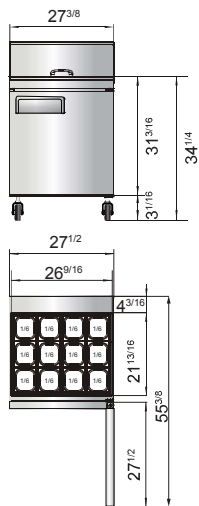

Optional Accessories

- Double overshelf for 27", 36", 48", 60" and 72" models
- Part # 82021902 - 12" cross bar
- Night covers

| Models | Dimensions | Weight Capacity (lbs) |
|----------|------------------------------------|-----------------------|
| MROS-2RE | 12 ¹ / ₂ ×27 | 150 |
| MROS-3RE | 12 ¹ / ₂ ×36 | 170 |
| MROS-4RE | 12 ¹ / ₂ ×48 | 200 |
| MROS-5RE | 12 ¹ / ₂ ×60 | 230 |
| MROS-6RE | 12 ¹ / ₂ ×72 | 250 |

SPECIFICATIONS

| Models | Door | Capacity (Cu.Ft.) | Shelves | Casters (inch) | Amps (A) | Voltage (V/Hz/Ph) | HP | Refrigerant | Exterior Dimensions (inch) | Net Weight (lbs) | Gross Weight (lbs) |
|-----------|------|-------------------|---------|----------------|----------|-------------------|-----|-------------|--|------------------|--------------------|
| MSF8305GR | 1 | 7.2 | 1 | 2 | 2.3 | 115/60/1 | 1/7 | R290 | 27 ^{1/2} ×36 ^{3/4} ×46 ^{5/8} | 170 | 212 |
| MSF3615GR | 2 | 8.7 | 2 | 2 | 2.3 | 115/60/1 | 1/7 | R290 | 36 ^{5/16} ×36 ^{3/4} ×46 ^{5/8} | 174 | 240 |
| MSF8306GR | 2 | 13.4 | 2 | 2 | 2.3 | 115/60/1 | 1/7 | R290 | 48 ^{1/5} ×36 ^{3/4} ×46 ^{5/8} | 243 | 293 |
| MSF8307GR | 2 | 17.2 | 2 | 2 | 2.8 | 115/60/1 | 1/5 | R290 | 60 ^{1/5} ×36 ^{3/4} ×46 ^{5/8} | 284 | 340 |
| MSF8308GR | 3 | 21.1 | 3 | 2 | 2.8 | 115/60/1 | 1/5 | R290 | 72 ^{7/10} ×36 ^{3/4} ×46 ^{5/8} | 331 | 401 |

PLAN VIEW

MSF8305GR

MSF3615GR

MSF8306GR

SIDE VIEW

MSF8307GR

MSF8308GR

Stainless steel pan liner