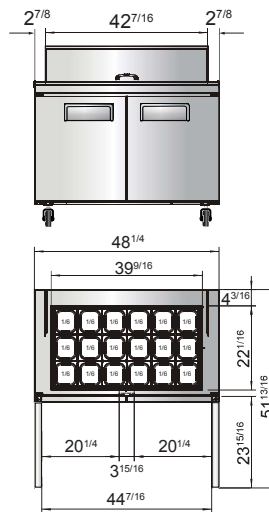

Optional Accessories

- Double overshelf for 27", 36", 48", 60" and 72" models
- Part # 82021902 - 12" cross bar
- Night covers

| Models | Dimensions | Weight Capacity (lbs) |
|----------|------------------------------------|-----------------------|
| MROS-2RE | 12 ¹ / ₂ ×27 | 150 |
| MROS-3RE | 12 ¹ / ₂ ×36 | 170 |
| MROS-4RE | 12 ¹ / ₂ ×48 | 200 |
| MROS-5RE | 12 ¹ / ₂ ×60 | 230 |
| MROS-6RE | 12 ¹ / ₂ ×72 | 250 |

SPECIFICATIONS

| Models | Door | Capacity (Cu.Ft.) | Shelves | Casters (inch) | Amps (A) | Voltage (V/Hz/Ph) | HP | Refrigerant | Exterior Dimensions (inch) | Net Weight (lbs) | Gross Weight (lbs) |
|-----------|------|-------------------|---------|----------------|----------|-------------------|-----|-------------|--|------------------|--------------------|
| MSF8305GR | 1 | 7.2 | 1 | 2 | 2.3 | 115/60/1 | 1/7 | R290 | 27 ^{1/2} ×36 ^{3/4} ×46 ^{5/8} | 170 | 212 |
| MSF3615GR | 2 | 8.7 | 2 | 2 | 2.3 | 115/60/1 | 1/7 | R290 | 36 ^{5/16} ×36 ^{3/4} ×46 ^{5/8} | 174 | 240 |
| MSF8306GR | 2 | 13.4 | 2 | 2 | 2.3 | 115/60/1 | 1/7 | R290 | 48 ^{1/5} ×36 ^{3/4} ×46 ^{5/8} | 243 | 293 |
| MSF8307GR | 2 | 17.2 | 2 | 2 | 2.8 | 115/60/1 | 1/5 | R290 | 60 ^{1/5} ×36 ^{3/4} ×46 ^{5/8} | 284 | 340 |
| MSF8308GR | 3 | 21.1 | 3 | 2 | 2.8 | 115/60/1 | 1/5 | R290 | 72 ^{7/10} ×36 ^{3/4} ×46 ^{5/8} | 331 | 401 |

PLAN VIEW

MSF8305GR

MSF3615GR

MSF8306GR

SIDE VIEW

MSF8307GR

MSF8308GR

Stainless steel pan liner