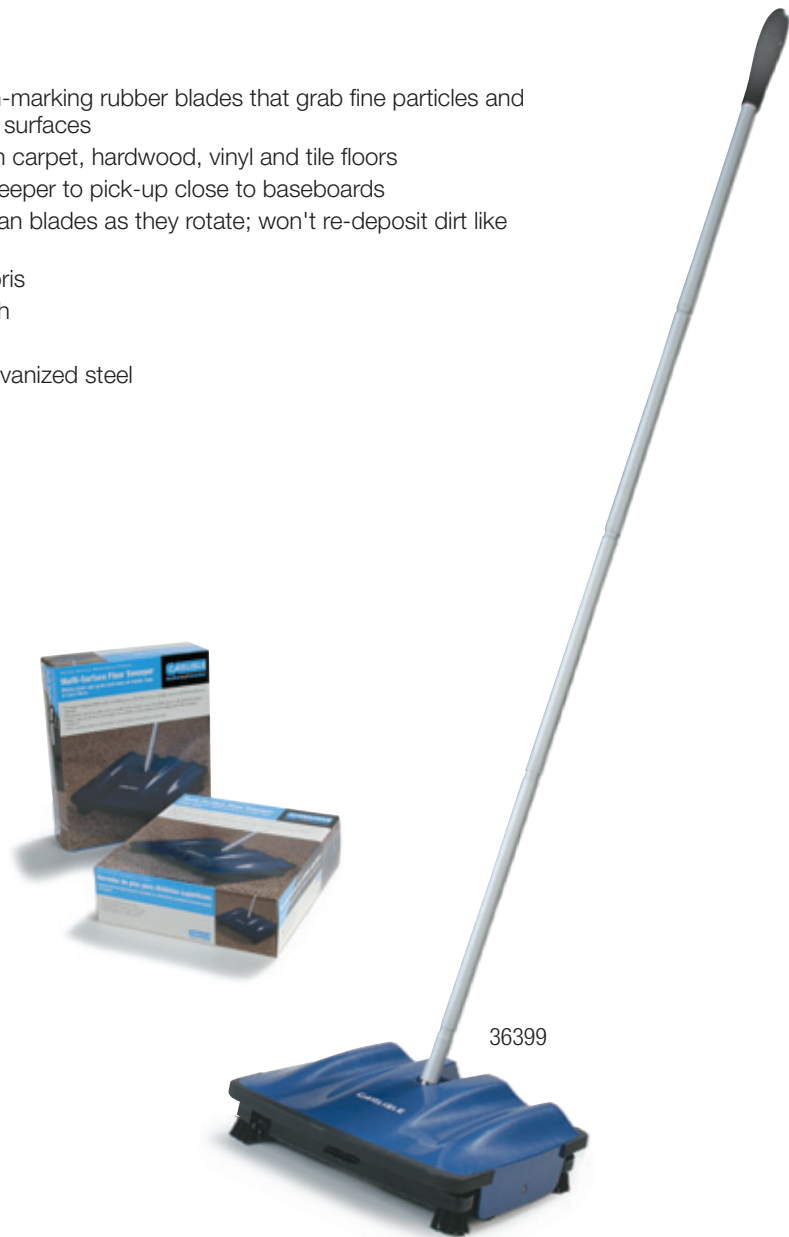

Stock It. This is a top selling & readily available item.

DUSTPANS & SWEEPERS

Lobby Pan & Broom Combos

- Lobby pans and brooms with sectional handles to give you over 50% reduction in carton size; lower cube saves warehouse space and shipping costs
- The lobby pans pivot and lock into place during use and release for easy carrying or emptying
- Handles feature a pivoting hanging hole at top for storage
- 361415 Combo includes the following:
 - Handy clip to attach broom for convenient storage
 - Serrated edge along the bail allowing you to comb the broom's bristles and drop debris into the pan
 - 30" two-piece handle made from vinyl coated steel
- 361416 Combo includes the following:
 - Slanted edge on pan lays flat on the floor to facilitate easy sweeping
 - Adjustable position head for more functional use in corners and under counters or tables

40663

361410

361437

36236

Floor Sweepers

- Brushless mechanical sweeper has non-marking rubber blades that grab fine particles and heavy debris from various types of floor surfaces
- Soft non-marking wheels which glide on carpet, hardwood, vinyl and tile floors
- Sweeper's corner brushes allow the sweeper to pick-up close to baseboards
- Large capacity dust bins thoroughly clean blades as they rotate; won't re-deposit dirt like ordinary sweepers
- Easy one touch doors for emptying debris
- Provides a 7.13" and 10" sweeping path
- Made of durable ABS plastic
- Ergonomic swivel handle is made of galvanized steel