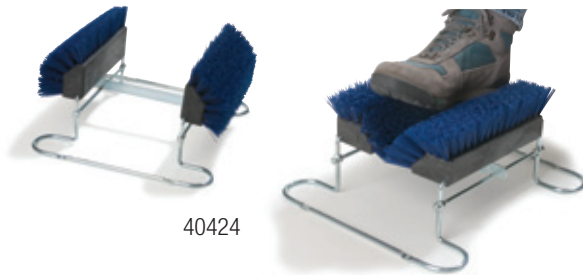

NSF Listed products are designated with a Δ

Stock It. This is a top selling & readily available item. 41423 **Stock It** color is White.

CARPET & UPHOLSTERY BRUSHES

Pile Brushes

- Professionally rejuvenates carpet pile
- Handles sold separately; see pages 170-174 for handle recommendations

36297

45751

Carpet Rake

- Lift carpet pile and restore a fresh look to carpet

Carpet & Upholstery Spot Brushes

- Designed to effectively work powder/solution into stained carpet

36257WN

36257N