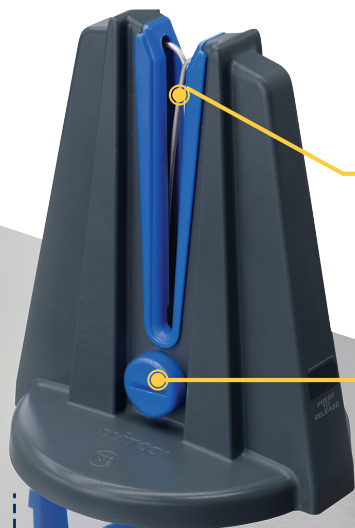

BLADE STATION™

HANDS-FREE KNIFE SHARPENER

GET YOUR EDGE.

winco

GET YOUR EDGE.

DIAMOND-COATED
SHARPENING ROD

KNOB

PRESS-TO-RELEASE
BUTTON

THUMB
NUTS

BASE

TABLE CLAMP

#KSP-6

TIME SAVING

Has knives as
sharp as NEW
in just **4 swipes**

SECURE DESIGN

Hands-Free!
Reduce liability by
keeping employees
safe from cuts