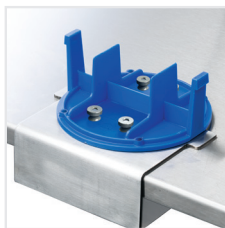

This sharpener is extremely easy to use so that minimal training is required for employees to be able to maintain your knives.

KEEP THE LINE MOVING