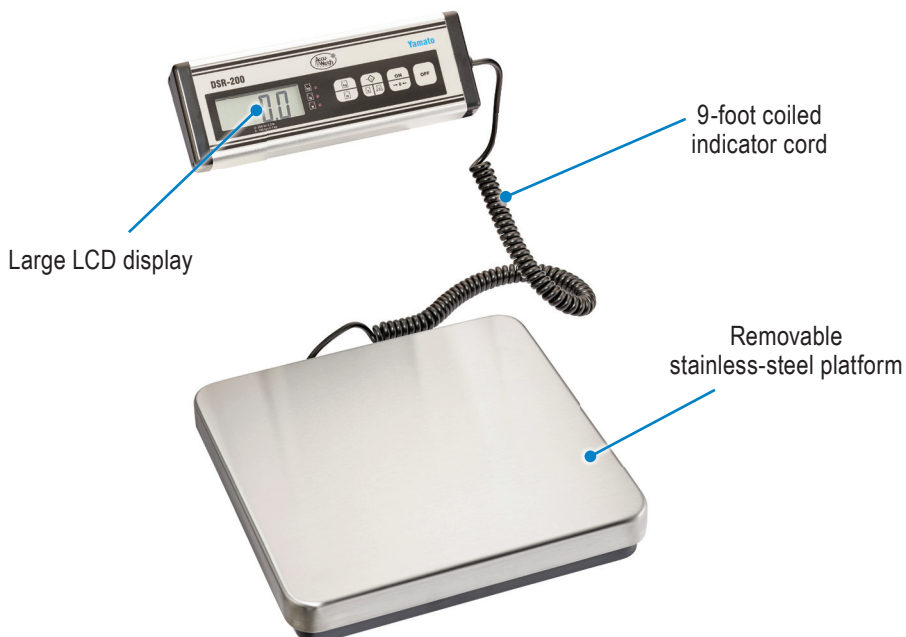

DSR Series Bench/Receiving Scales

- Pound, kilogram
- Auto shut-off
- 200lb and 400lb capacities

MODEL	DSR-200	DSR-400
Capacity	0-200lb x 0.2lb 0-100kg x 0.1kg	0-220lb x 0.5lb 220lb- 400lb x 1.0lb 0-100kg x 0.2kg 100kg-180kg x 0.5kg
Weighing System	Strain gauge load cell	
Platform	12in x 12.2in (304mm x 310mm) stainless steel, removable	
Display	4-digit, 7-segment LCD plus annunciators	
Character Size	0.4in x 0.9in (11mm x 23mm)	0.5in x 0.2in (13mm x 5mm)
Power	"AA" size batteries (qty. 6) or AC adapter (included)	
Housing Material	ABS with stainless-steel platform	
Operating Temperatures	32°F ~ 104°F (0°C ~ 40°C)	
Functions	Basic weighing, gross/net weighing, tare	

Dimensions